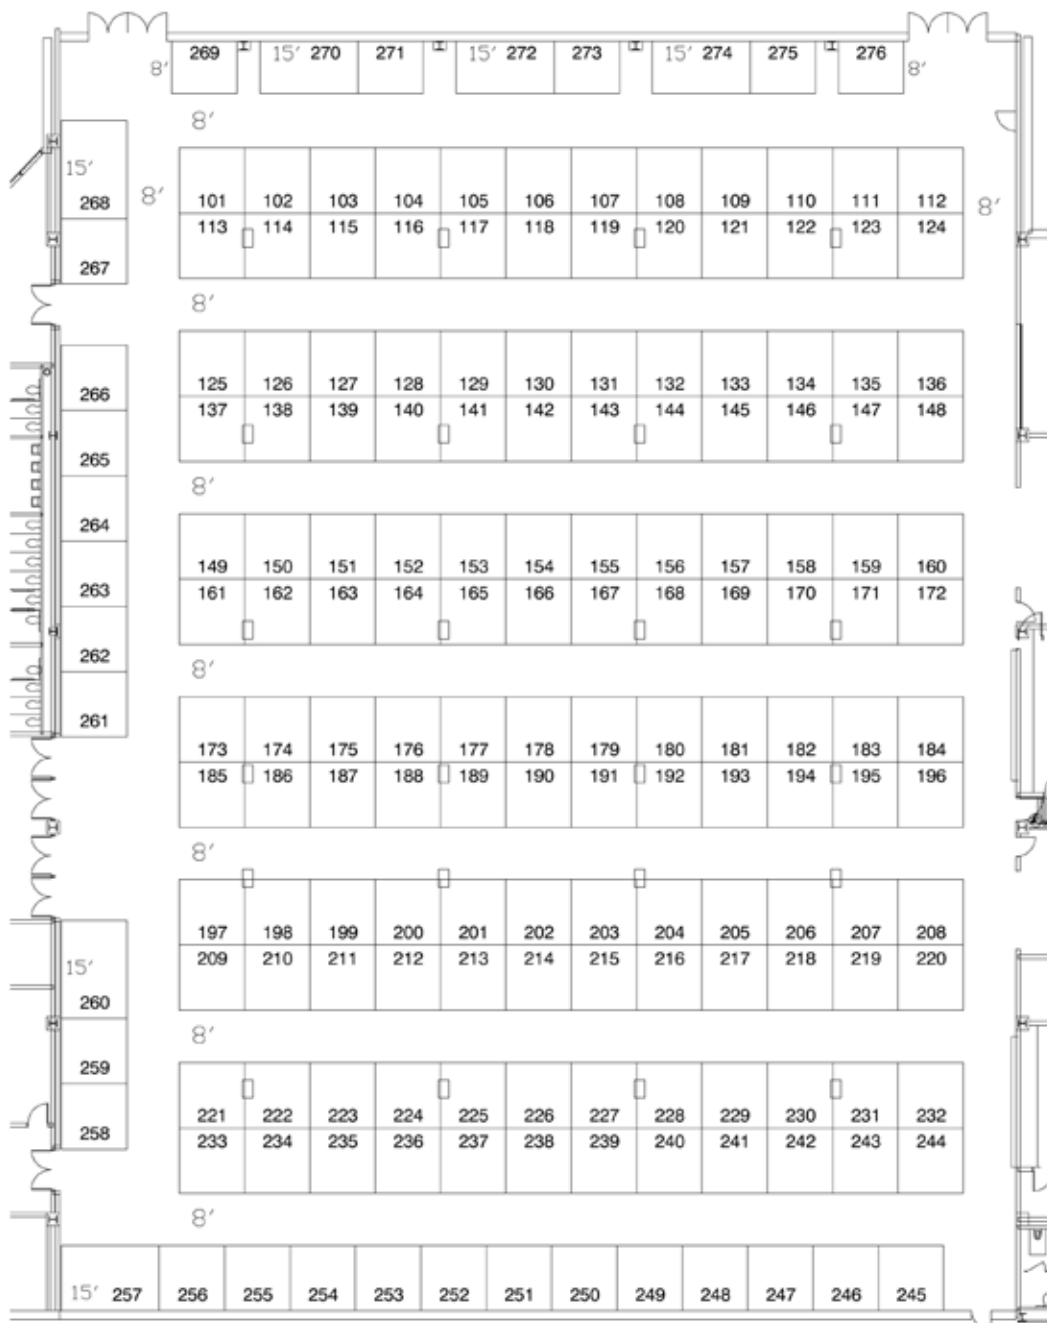

TRI-STATE HOME SHOW FLOOR PLAN

Grand River Center, Dubuque, IA

The entire exhibit floor is covered with carpet. Any damage done to the carpet is the responsibility of the exhibitor.